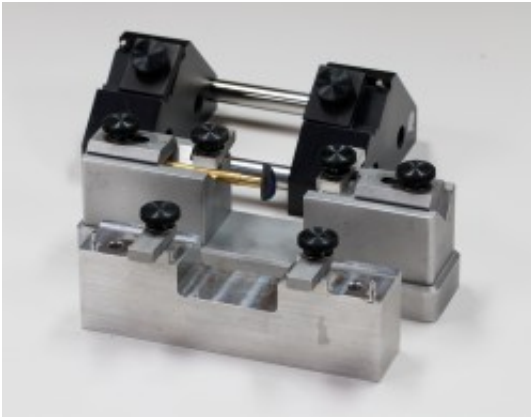

Transfer Fixture

Brand: Precision Faceting

Product Code: TF32681

Price: \$250.00

Short Description

The Deluxe Transfer Fixture is a precise alignment instrument

Description

The Deluxe Transfer Fixture is a precise alignment instrument for the accurate transfer of stones. The deluxe three post model is used to facilitate centering of the stone during transfer. The fixture utilizes the alignment keyways in the Precision dops to insure an accurate transfer.